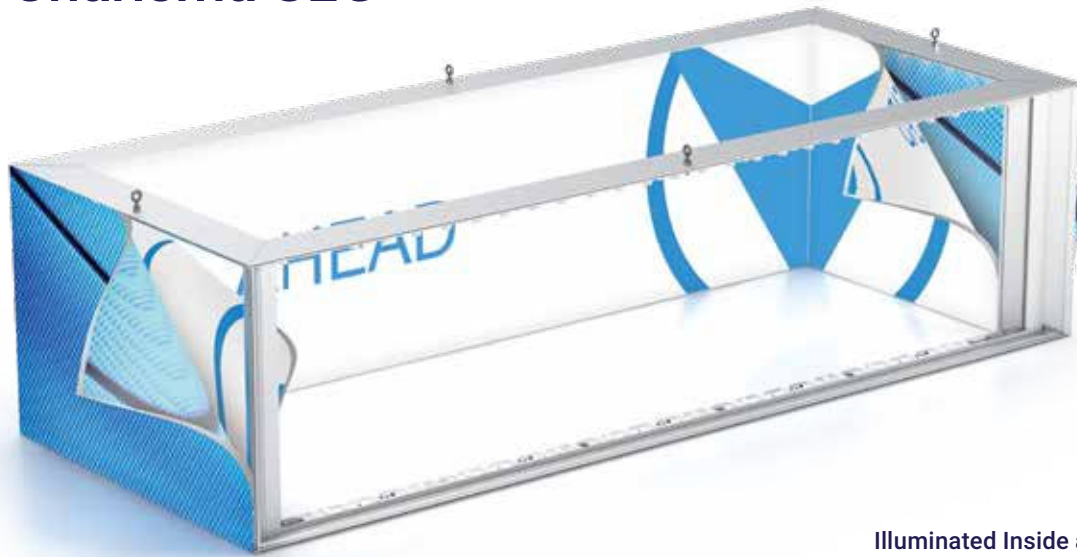

# SEG/LED Inside Out Light Boxes™

## Charisma SEG™

Graphics Light Up, Inside and Out!

### Charisma SEG/LED Inside Out Light Boxes™

- Dramatic effects
- Lighting – both inside and out
- Heavy construction with forged bolts
- Easy SEG installation
- Custom sizes available
- Satin silver finish

#### Suggested Use:

- Hanging
- Corners
- Freestanding
- Partitions

**Silicone Edge Graphics**  
Usable in different configurations  
L's, U's and Straight Walls

 CERTIFIED  
the standard in safety

Wall Corners