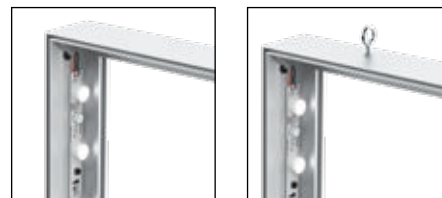

SEG/LED Light Boxes

Charisma SEG™

Charisma Single Sided Light Boxes (4- 3/4" DEEP)

Model	Graphic Size
XBX34	36" x 48"
XBX46	48" x 72"
XBX48	48" x 96"
XBX58	60" x 96"
XBX69	72" x 108"
XBX810	96" x 120"

* Specify: Model – Location

Charisma Slim Single Sided Light Boxes (3-1/8" DEEP)

Model	Graphic Size
XSL34	36" x 48"
XSL46	48" x 72"
XSL48	48" x 96"
XSL58	60" x 96"
XSL69	72" x 108"
XSL810	96" x 120"

* Specify: Model – Location

* Must Use To Order:

- WM Wall Mount | -CP Ceiling, Vertical | -CL Ceiling, Horizontal
- FP Floor, Vertical | -FL Floor, Horizontal

Charisma Single Sided SEG/LED Light Boxes™

- Mounting - Wall & Ceiling Options
- Finish - Satin silver aluminum
- Lights - Each light strip has LEDs with wide beam angles, for light efficiency and low heat. By default, lights are on both largest sides (4 sides lit is available upon request)
- Lights are 6500°K color temperature
- Power cord - Single power cord directly from the lightbox ~90"
- All frame over 93" are in multiple sections, unless otherwise specified.

Mounting Options

Wall Mount

Ceiling Mount

Floor Mount

Marquis Base

Optional Megabase

Custom Colors

RAL Colors Available