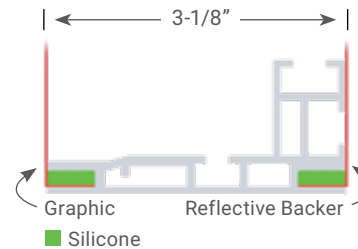

Floor Mount