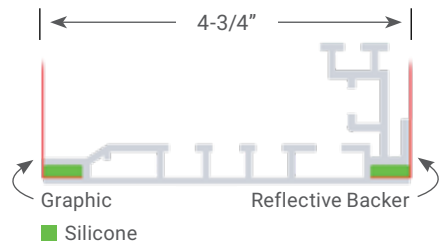

SEG/LED Light Boxes

Charisma SEG™

Charisma Single Sided Light Boxes (4- 3/4" DEEP)

Model	Graphic Size
XBX34	36" x 48"
XBX46	48" x 72"
XBX48	48" x 96"
XBX58	60" x 96"
XBX69	72" x 108"
XBX810	96" x 120"

* Specify: Model – Location

Charisma Slim Single Sided Light Boxes (3-1/8" DEEP)

Model	Graphic Size
XSL34	36" x 48"
XSL46	48" x 72"
XSL48	48" x 96"
XSL58	60" x 96"
XSL69	72" x 108"
XSL810	96" x 120"

* Specify: Model – Location

* Must Use To Order:

- WM Wall Mount | -CP Ceiling, Vertical | -CL Ceiling, Horizontal
- FP Floor, Vertical | -FL Floor, Horizontal

Charisma Single Sided SEG/LED Light Boxes™

- Mounting - Wall & Ceiling Options
- Finish - Satin silver aluminum
- Lights - Each light strip has LEDs with wide beam angles, for light efficiency and low heat. By default, lights are on both largest sides (4 sides lit is available upon request)
- Lights are 6500°K color temperature
- Power cord - Single power cord directly from the lightbox ~90"
- All frame over 93" are in multiple sections, unless otherwise specified.