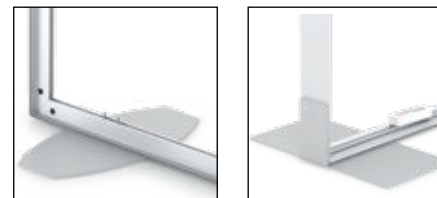

- WM Wall Mount | -CP Ceiling, Vertical | -CL Ceiling, Horizontal
- FP Floor, Vertical | -FL Floor, Horizontal

Charisma Single Sided SEG/LED Light Boxes™

- Mounting - Wall & Ceiling Options
- Finish - Satin silver aluminum
- Lights - Each light strip has LEDs with wide beam angles, for light efficiency and low heat. By default, lights are on both largest sides (4 sides lit is available upon request)
- Lights are 6500°K color temperature
- Power cord - Single power cord directly from the lightbox ~90"
- All frame over 93" are in multiple sections, unless otherwise specified.

Mounting Options

Wall Mount

Ceiling Mount

Floor Mount

Marquis Base

Optional Megabase

Custom Colors

RAL Colors Available